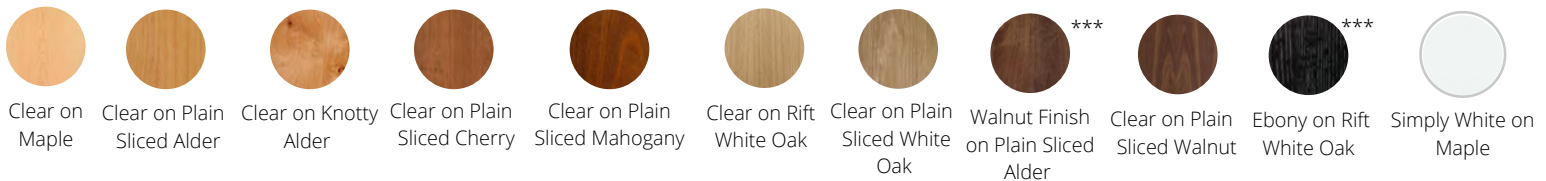

Wallbeds
"n" More

A comfortable extra bed for any room!

BROADWAY Sofa WALLBED - Vertical

Renderings show Clear on Walnut, Ivory Fabric Sofa

Shown in Clear on Knotty Alder and Smoke Fabric Sofa

Fabric Options

Wood / Finish Options

*Renderings, grain direction and coloring may change.
**Custom stain matching is available on products for a \$500 additional cost.
***+\$300cost increase

Wallbeds "n" More

A comfortable extra bed for any room!

Vertical

FULL
QUEEN

QUEEN
Vertical:
Width: 67"
Depth: 18"
Height: 85 1/4"

FULL
Vertical:
Width: 61"
Depth: 18"
Height: 80 1/4"

Vertical with
Crown:
Width: 70"
Depth: 19 1/2"
Height: 87 1/2"

Vertical with
Crown:
Width: 64"
Depth: 19 1/2"
Height: 83 1/2"