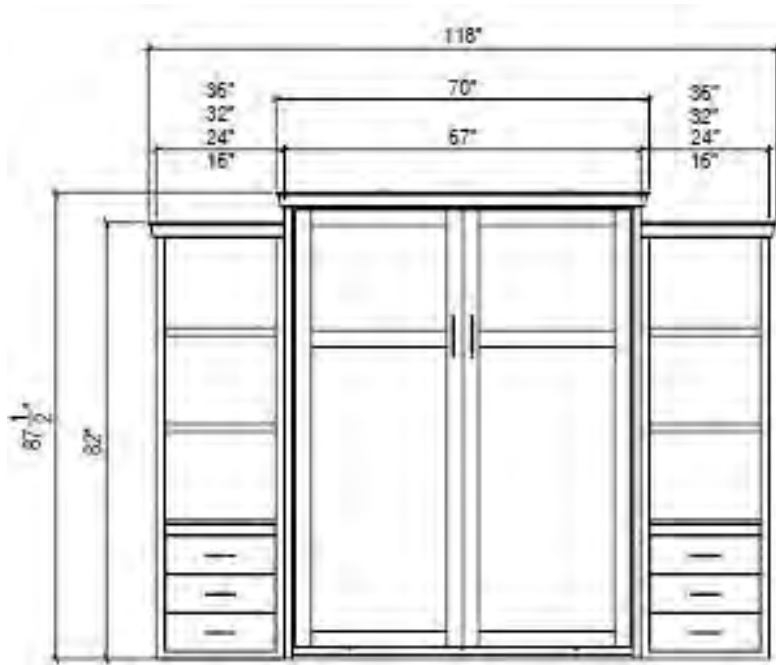

Vertical

FULL
QUEEN

QUEEN
Vertical:
Width: 67"
Depth: 18"
Height: 85 1/4"

FULL
Vertical:
Width: 61"
Depth: 18"
Height: 80 1/4"

Vertical with
Crown:
Width: 70"
Depth: 19 1/2"
Height: 87 1/2"

Vertical with
Crown:
Width: 64"
Depth: 19 1/2"
Height: 83 1/2"

Width:
(16)
(24)
(32)
(36)

Vertical:
Depth: 17.5"
Height: 82"

Open Shelf Pier

Width:
(16)
(24)
(32)
(36)

Vertical:
Depth: 17.5"
Height: 82"

Sofa Vertical

QUEEN
Width: 83"
Depth: 32"
Height: 30"

FULL
Width: 72"
Depth: 32"
Height: 30"

Lights Overhead

Outlet

Integrated Desk

Desk is only compatible with 36" width piers

Width: 84"
Depth: 21"
Height: 30"

Wallbeds
"n" More

A comfortable extra
bed for any room!

THE BROADWAY COLLECTION

Vertical

1 FRONT VIEW
SCALE 1:20

2 SIDE VIEW
SCALE 1:20